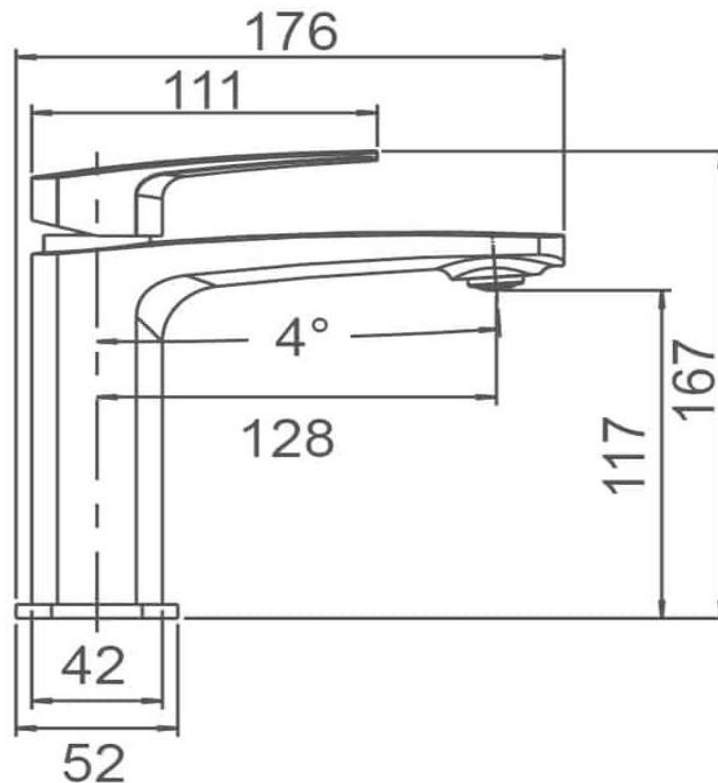

BRAVO-II BASIN MIXER

WELS: 5 Star 6L/min
WELS Reg No: T36594
Pressure Rating: Min 150KPa - Max 500KPa
Temperature Rating: Min 1°C - Max 75°C

Chrome
WT 3501

Brushed Nickel
WT 3501BN

Matt Black
WT 3501MK

Gunmetal
WT 3501GM

SPECIFICATIONS

CLEANING & MAINTENANCE:

Tapware should be cleaned with mild detergent and water
All Products must be cleaned with a soft cloth with soapy water, avoid waxes, solvents, abrasives, acids and other chemical based cleaners
Warranty will be void if damages are caused by unsuitable cleaning products

WARRANTY INFORMATION:

25 years cartridge and structure
5 years PVD finishes (purchased after 01/01/2026)
1 year non-PVD finishes
1 year parts & labour
Note: Hoses, slides, wall fixings, brackets: **1 year**

ZENMO
Zen-inspired, Modern Living

ADDRESS: 42 Castro Way, Derrimut VIC 3026
PHONE: (03) 8390 6300
OFFICE: ect_sales@outlook.com
SERVICE: ect_service@outlook.com
WEBSITE: www.zenmo.com.au